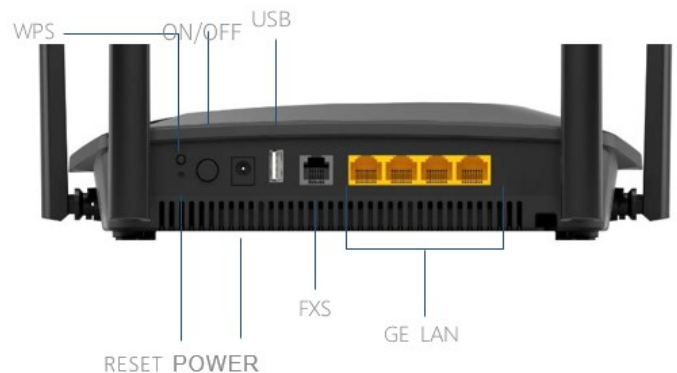

Hardware

- Interfaces: 1 x SC/APC GPON Port
- 4 x 10/100/1000Mbps LAN Ports
- 1 x FXS Port
- 1 x USB 2.0 Port
- Buttons: Power ON/OFF Button, WPS/WiFi Button, Reset Button
- Power Supply: DC 12V 1.5A
- Antenna: 4 x 5dBi fixed antennas
- Dimensions (W X D X H): 231 x 135x 54mm