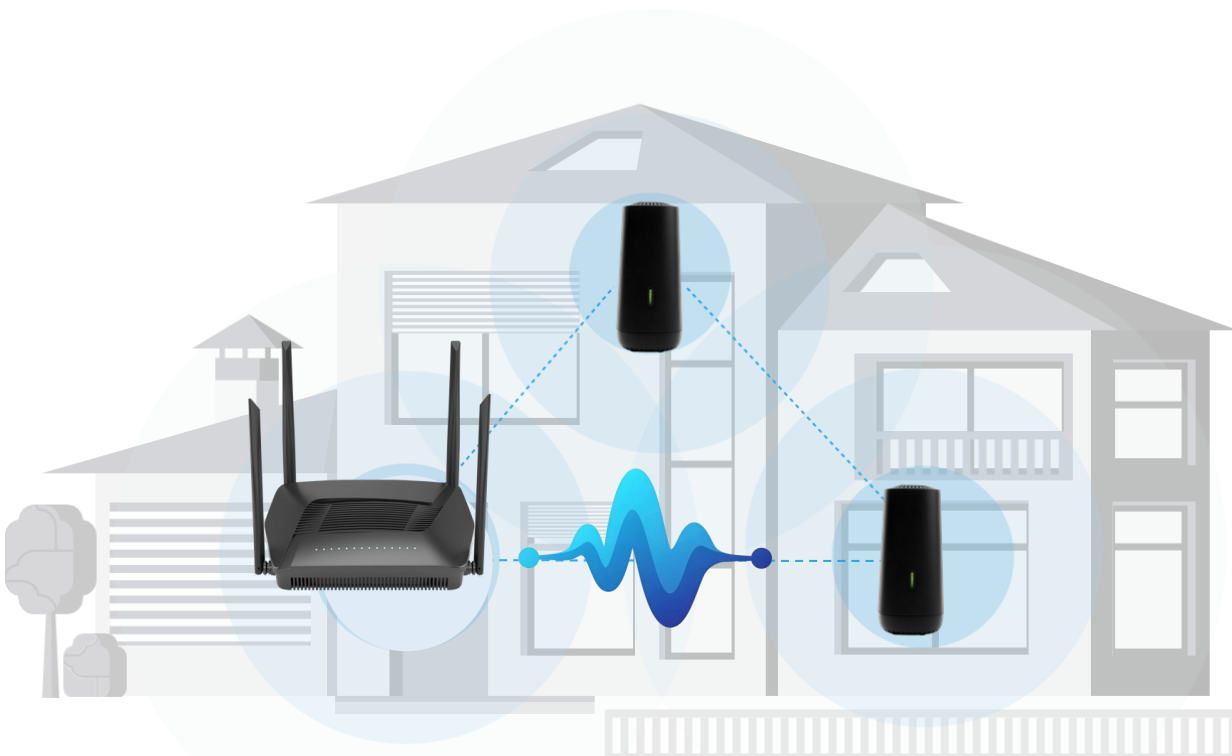

Connect to More Devices Simultaneously

Wi-Fi 6's MU-MIMO works with both uploads and downloads. This means that there's more than enough band width for everyone whatever you're doing online.

Reduce Power Consumption

Target Wake Time (TWT) increases the sleep time of the STA to reduce power consumption

PNET-GPAX3KG1V

AX3000 Wireless Gigabit, VoIP GPON Router

Outstanding Mesh Wi-Fi, Everywhere

- Form a Mesh network with your desired & qualified nodes.
- Excellent Wi-Fi 6 Speed up to 3000 Mbps
- Larger system capacity
- Great combination with PNET-APR3KM6 mesh repeaters for seamless connectivity

Seamless Roaming with One Wi-Fi Name

Roam seamlessly from room to room without ever dropping your Wi-Fi signal, and all you need is the unified Wi-Fi name and password to connect.

PNET-GPAX3KG1V

AX3000 Wireless Gigabit, VoIP GPON Router